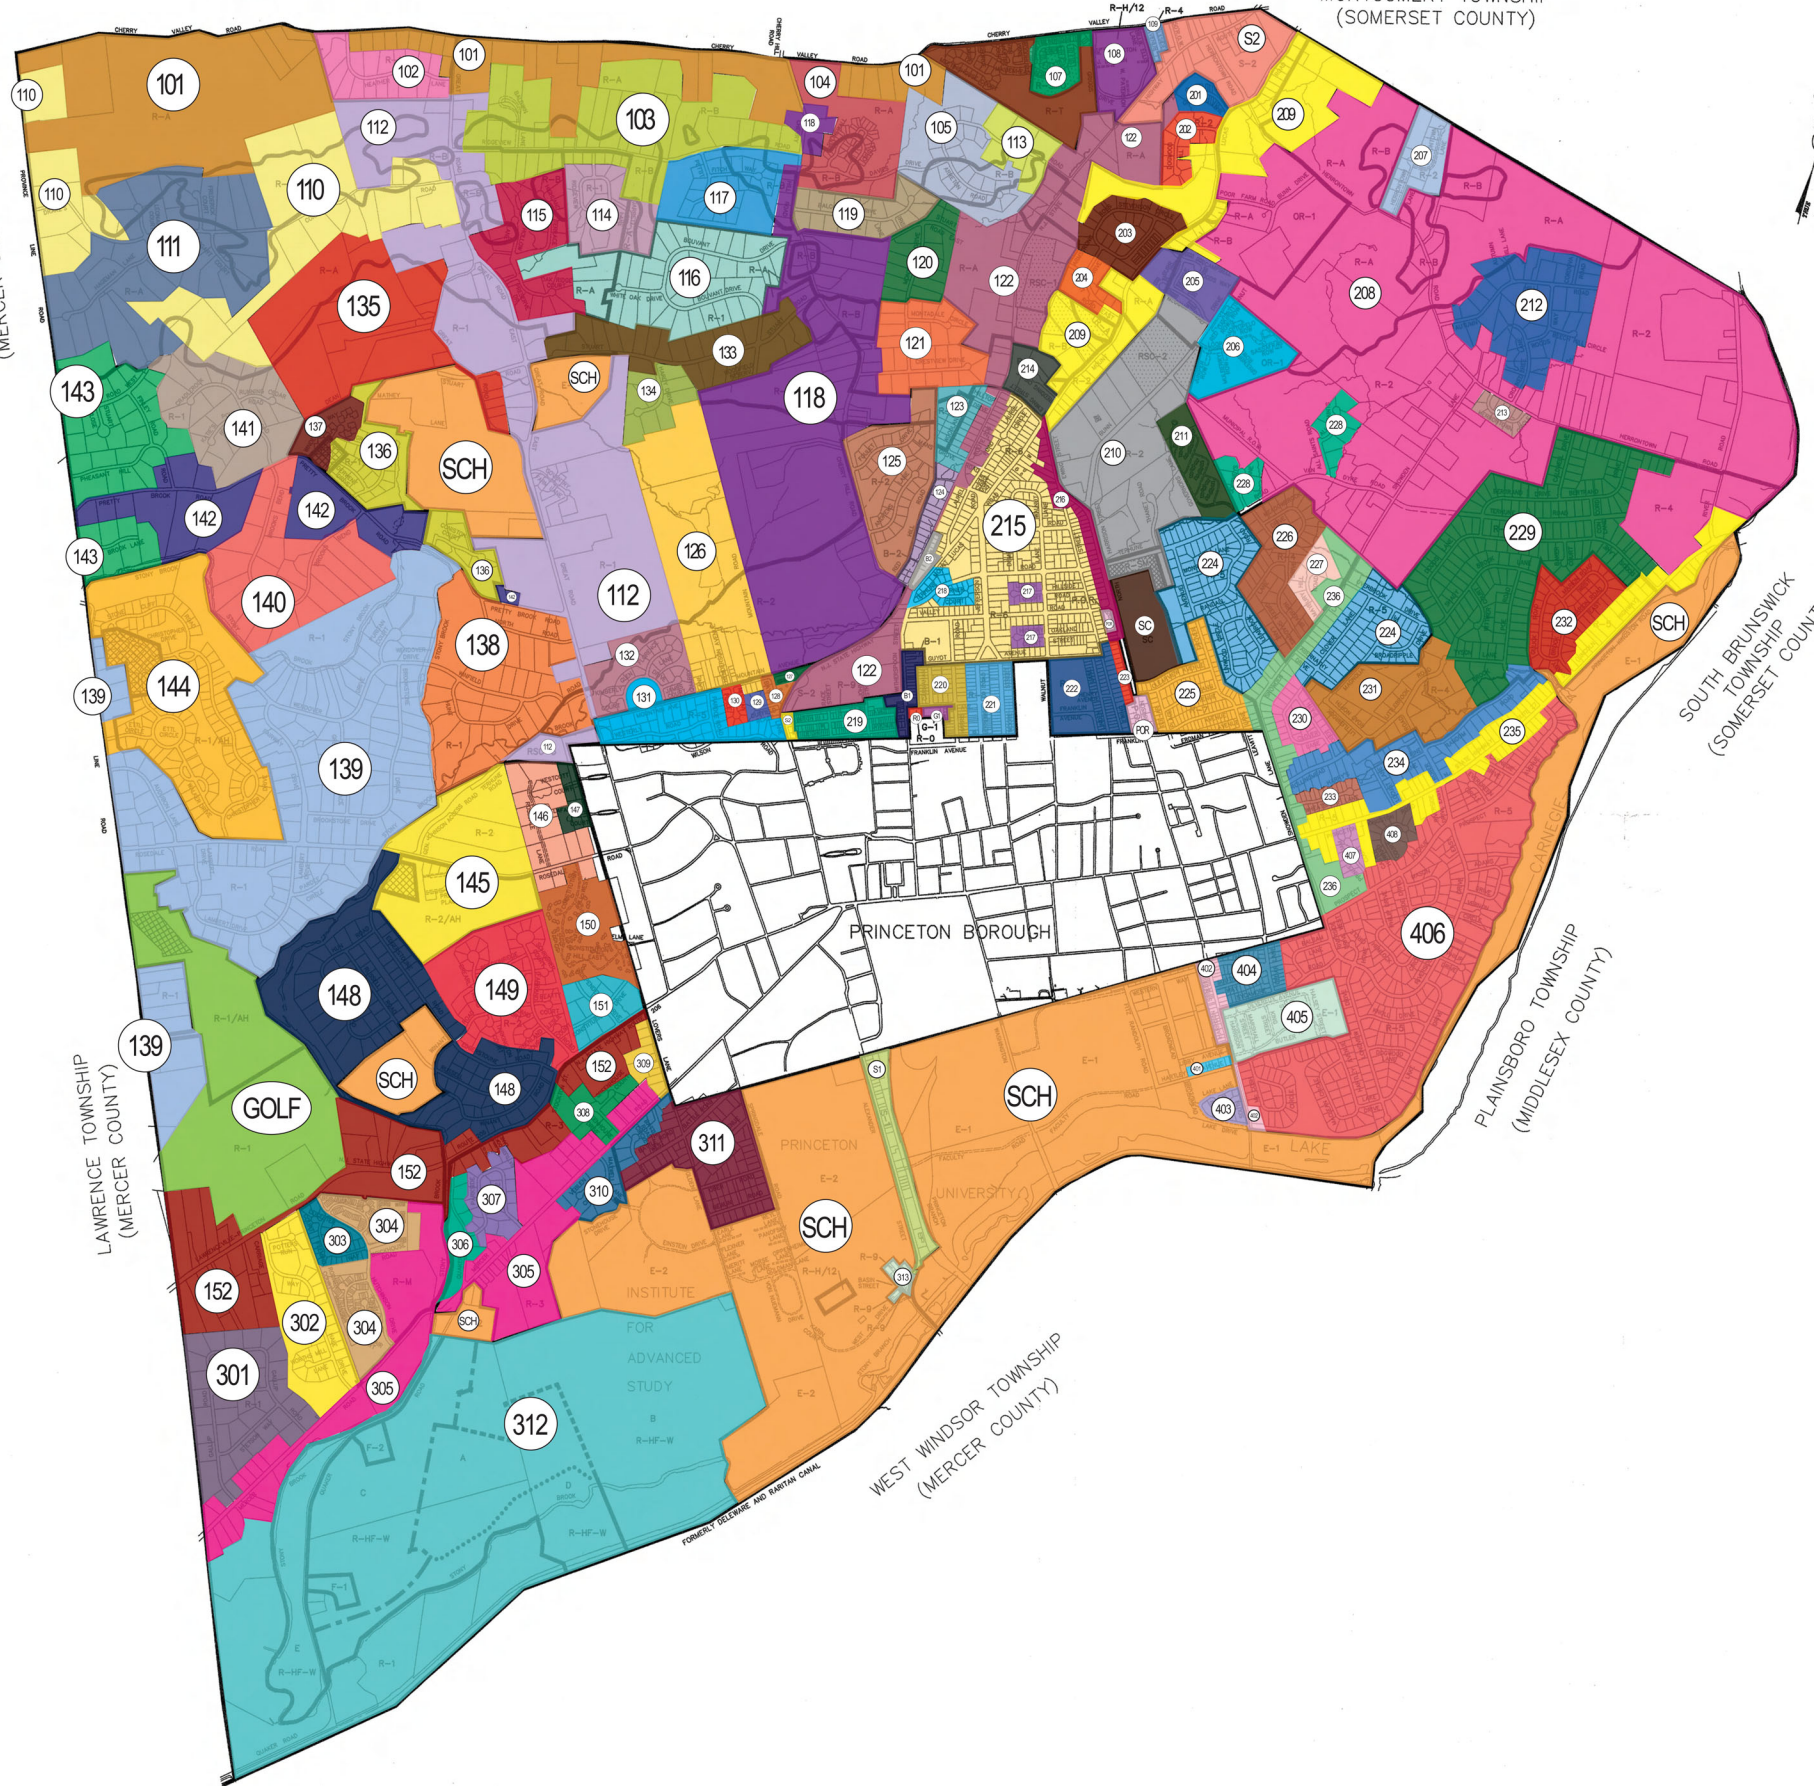

MONTGOMERY TOWNSHIP
(SOMERSET COUNTY)

MONTGOMERY TOWNSHIP
(SOMERSET COUNTY)

HOPEWELL TOWNSHIP
(MERCER COUNTY)

FRANKLIN TOWNSHIP
(SOMERSET COUNTY)

SOUTH BRUNSWICK
TOWNSHIP
(SOMERSET COUNTY)

PLAINSBORO TOWNSHIP
(MIDDLESEX COUNTY)

WEST WINDSOR TOWNSHIP
(MERCER COUNTY)

Neighborhood Map 2010 Revaluation

The Township of Princeton, Mercer County

 Prepared by Appraisal Systems, Inc. 8 Cattano Ave, Morristown, NJ 